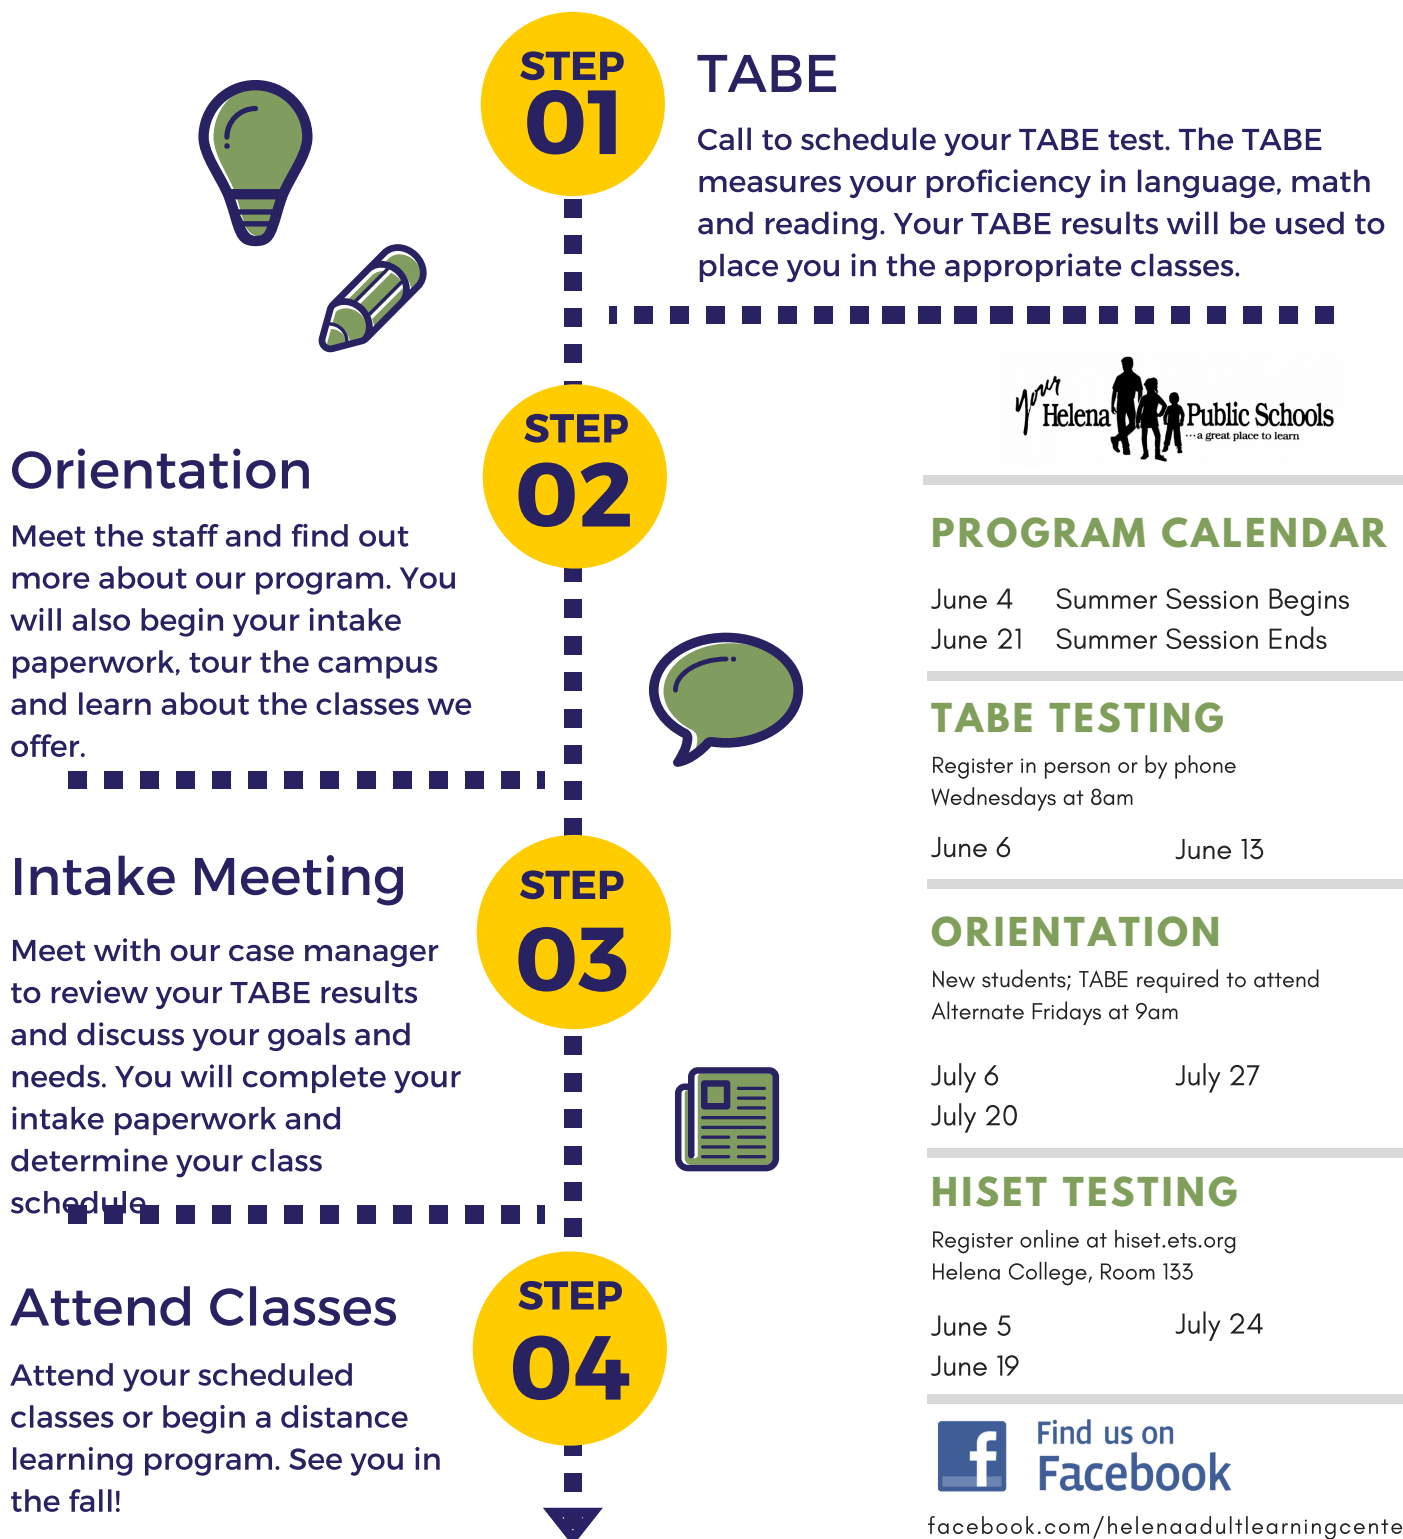

It's hard to believe that the academic year is coming to a close! Summer session begins June 4 and ends June 21. This session has an open lab format; students may attend any time between 8 am and noon or 1 and 4 pm. This is an opportunity to work on not only academic skills but to prepare for the HiSET, apply for a summer job or get ready for college.

Students who plan to begin classes or return in the fall can begin the enrollment process on July 1. Be sure to call Darlene and schedule your TABE early! Classes begin on August 1st.